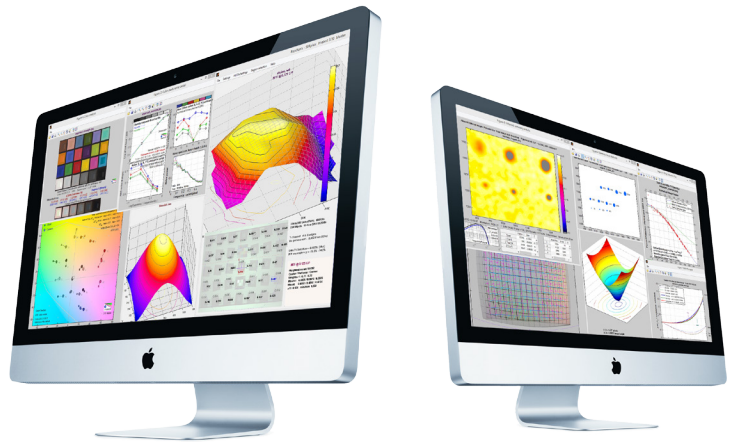


Imatest Master

Image Quality Analysis

“ We decided to leverage Imatest, a de facto industry standard, instead of developing our own image quality testing metrics. ”

Signal Processing Software Manager
at a Leading Semiconductor Firm

Why Imatest Master?

In today's rapidly changing imaging industries, companies feel the pressure to produce cameras at a fast pace that have a higher quality and newer features than the generation before them. Millions of dollars are spent each year developing more capable cameras, so it should follow that companies focus just as heavily on the quality of their image testing software.

Using the ISO standards alone as a guide, internally produced testing software is less than optimal and many companies fail to test their product's image quality completely and accurately. Imatest Master meets this challenge with a time tested suite of software modules to address your company's image quality testing needs for nearly any conceivable type of camera, including the ability to analyze over 30 popular test charts with different features for measuring color, tone, sharpness and many other image quality factors.

Selected Features:

- SFRplus tests a large array of image quality factors using one specially designed test chart.
- SFR can analyze any slanted edge feature such as those appearing on the ISO-12233 Test Chart.
- Rescharts analyzes several resolution test charts (Wedge, Random, Star) using an interactive interface.
- Multicharts analyzes color and tone using charts composed of grids and radial rings of patches.
- Even Field Test detects blemishes and defect pixels on the sensor and measures color and illumination uniformity.
- Dot Pattern tests for distortion and chromatic aberrations using a simple grid of dots.